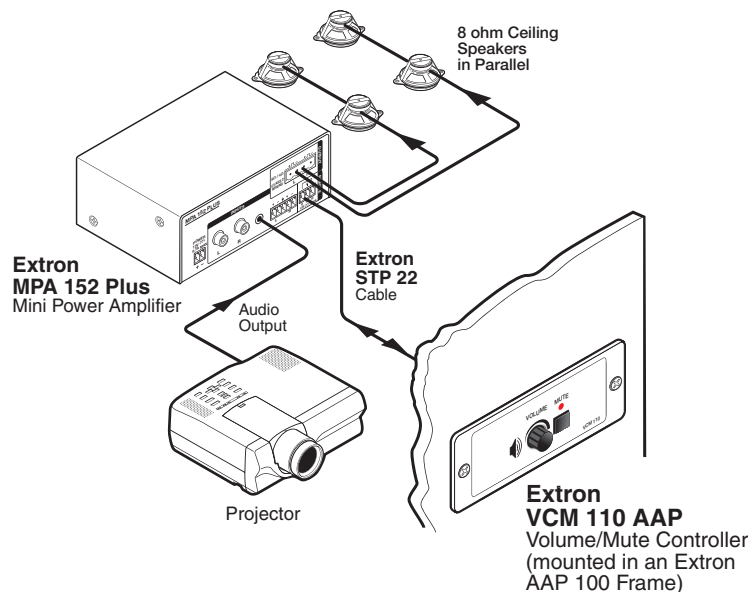

### Remote connector pin configuration

The diagram on the right illustrates wiring:

- **10V** is a 10 VDC reference voltage.
- **VOL** is volume and mute control with DC voltage; the range is 0 to 10 V, where 0 V is mute and 10 V provides maximum volume.
- **GND** is ground.

### Audio level setting procedure

To set the system level to not exceed the maximum volume when using the VCM 110, do the following:

1. Reduce the power amplifier volume to minimum.
2. Turn the Volume knob on the VCM 110 to the maximum (fully clockwise) position.
3. Slowly turn up the power amplifier volume to the maximum undistorted sound level allowed for the application.

## VCM 110 AAP • Installation Guide (Cont.)

As shown below, the Extron VCM 110 AAP serves to remotely control the volume and mute for a selection of Extron products, such as the MPA 152 Plus.

<b>Extron Headquarters</b> +800.633.9876 Inside USA/Canada Only		<b>Extron Europe</b> +800.3987.6673 Inside Europe Only	<b>Extron Asia</b> +65.6383.4400 +65.6383.4664 FAX	<b>Extron Japan</b> +81.3.3511.7655 +81.3.3511.7656 FAX	<b>Extron China</b> +86.21.3760.1568 +86.21.3760.1566 FAX	<b>Extron Middle East</b> +971.4.299.1800 +971.4.299.1880 FAX	<b>Extron Australia</b> +61.8.8113.6800 +61.8.8351.2511 FAX	<b>Extron India</b> 1800.3070.3777 (Inside India Only)  +91.80.3055.3777 +91.80.3055.3737 FAX
<b>Extron USA - West</b> +1.714.491.1500 +1.714.491.1517 FAX	<b>Extron USA - East</b> +1.919.850.1000 +1.919.850.1001 FAX	+31.33.453.4040 +31.33.453.4050 FAX						