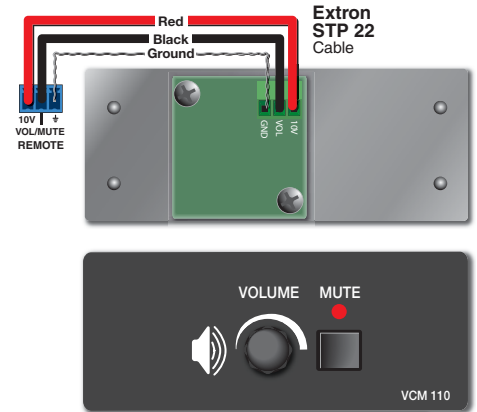

## VCM 110 AAP • Installation Guide

The Extron VCM 110 AAP is a remote volume/mute controller that functions with a selection of Extron products, such as the MPA 152 Plus and the MP 101 AAP. The VCM 110 AAP is backwards compatible, able to be integrated into existing systems as well as installed into new systems.

Mounted into the standard Extron AAP mounting frame, the VCM 110 AAP has a 10k ohm potentiometer volume control knob and a mute button with an associated mute LED. The mute LED lights red to indicate audio mute ON and does not light to indicate audio mute OFF.

### Remote connector pin configuration

The diagram on the right illustrates wiring:

- **10V** is a 10 VDC reference voltage.
- **VOL** is volume and mute control with DC voltage; the range is 0 to 10 V, where 0 V is mute and 10 V provides maximum volume.
- **GND** is ground.

### Audio level setting procedure

To set the system level to not exceed the maximum volume when using the VCM 110, do the following:

1. Reduce the power amplifier volume to minimum.
2. Turn the Volume knob on the VCM 110 to the maximum (fully clockwise) position.
3. Slowly turn up the power amplifier volume to the maximum undistorted sound level allowed for the application.