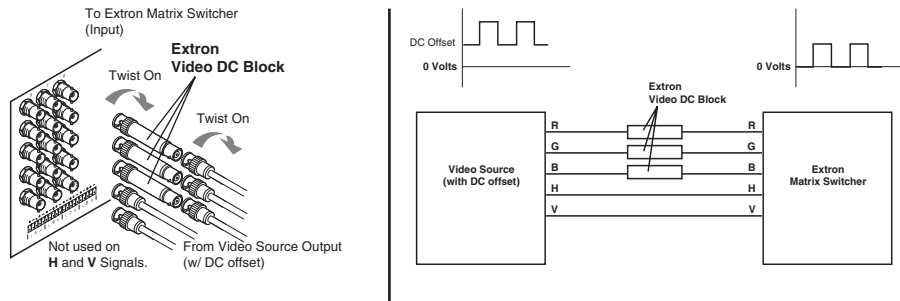

Video DC Block Instruction Card

The Video DC Block isolates the DC offset from a video source to an Extron product, preventing video distortion. Twist Video DC Blocks onto the RGB inputs of Extron products, then twist cable onto the Video DC Blocks. Horizontal (H) and Vertical (V) channels do not require them. The small shape of the adapter ensures the back panel of an Extron Matrix looks neat even when many Video DC Blocks are attached.