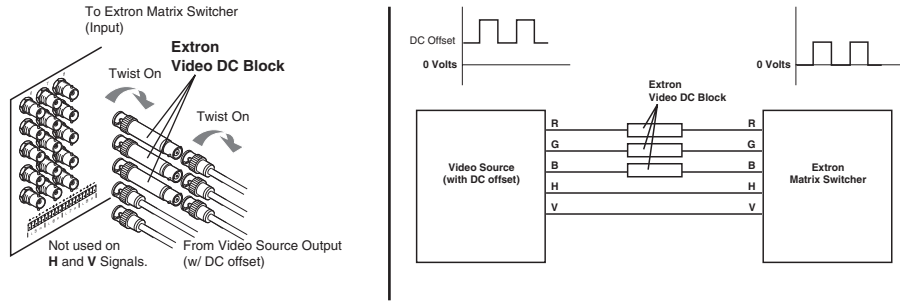

Video DC Block Instruction Card

The Video DC Block isolates the DC offset from a video source to an Extron product, preventing video distortion. Twist Video DC Blocks onto the RGB inputs of Extron products, then twist cable onto the Video DC Blocks. Horizontal (H) and Vertical (V) channels do not require them. The small shape of the adapter ensures the back panel of an Extron Matrix looks neat even when many Video DC Blocks are attached.