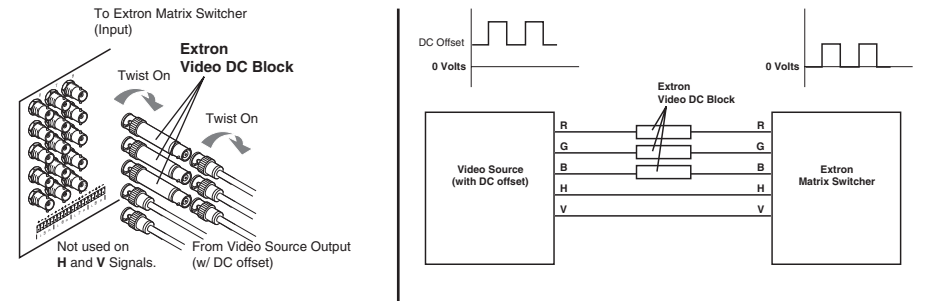

Video DC Block Instruction Card

The Video DC Block isolates the DC offset from a video source to an Extron product, preventing video distortion. Twist Video DC Blocks onto the RGB inputs of Extron products, then twist cable onto the Video DC Blocks. Horizontal (H) and Vertical (V) channels do not require them. The small shape of the adapter ensures the back panel of an Extron Matrix looks neat even when many Video DC Blocks are attached.