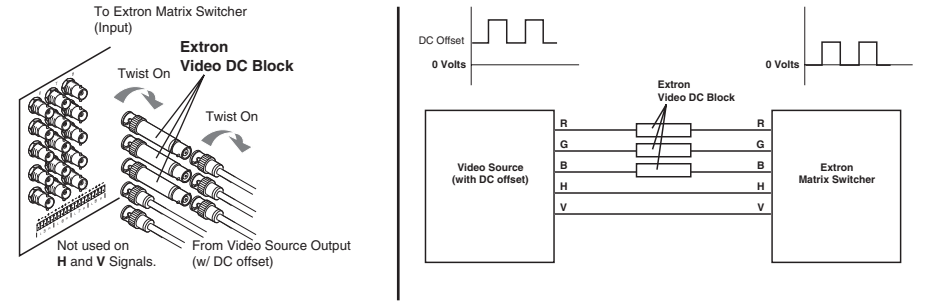

Video DC Block Instruction Card

The Video DC Block isolates the DC offset from a video source to an Extron product, preventing video distortion. Twist Video DC Blocks onto the RGB inputs of Extron products, then twist cable onto the Video DC Blocks. Horizontal (H) and Vertical (V) channels do not require them. The small shape of the adapter ensures the back panel of an Extron Matrix looks neat even when many Video DC Blocks are attached.