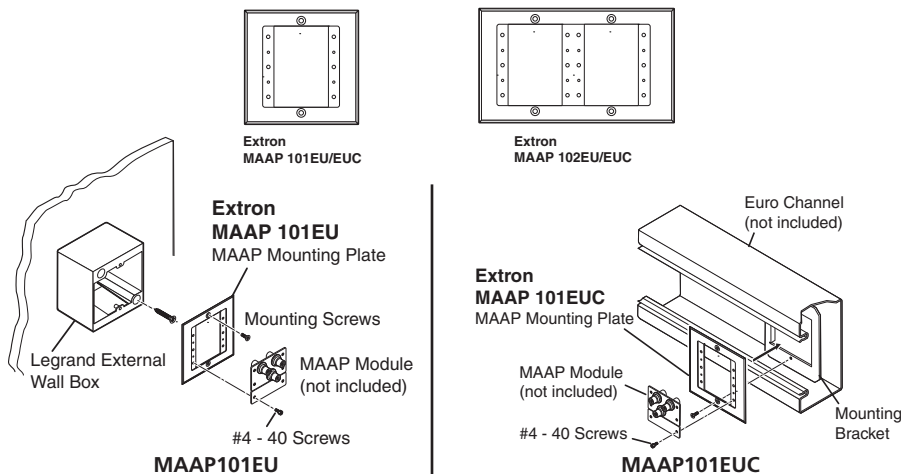

MAAP 101EU/EUC and MAAP 102EU/EUC Installation Instructions

The Extron MAAP 101EU and MAAP 102EU are wall plates that you install into Legrand® Mosaic™ external wall boxes. The 101EU supports three single-space MAAPs and mounts on an 80 mm x 80 mm Legrand external wall box. The 102EU supports six, single-space MAAPs and mounts on an 80 mm x 148 mm Legrand Mosaic external wall box.

The MAAP 101EUC and MAAP 102EUC are the same wall plates as the EU models, but include steel mounting brackets that allow installation into most 80 mm wide Euro Channel boxes. The mounting brackets clamp the MAAP plate into the channel.

1. Cable the mounted external wall box or Euro Channel. If applicable, refer to the cabling information in the documentation for the MAAP.
2. Thread the cables through the mounting plate.

For EUC models: Insure that the cable is threaded through the mounting bracket inside the Euro Channel before adding the MAAP mounting plate.

3. Attach cables to the rear of any MAAP module(s).
4. Insert the provided screws through the holes in the MAAP mounting plate and module(s) to clamp the components into place.

See the figure(s) on the reverse of this card.

NOTE The screws needed for installing the product are included.

NOTE Installation of the MAAP 102EU and EUC is similar to that shown on the reverse of this card.

MAAP 101EU/EUC and MAAP 102EU/EUC Installation Instructions

Extron Asia
+65.6383.4400
+65.6383.4664 FAX

Extron Middle East
+971.4.2991800
+971.4.2991880 FAX

© 2009 Extron Electronics. All Rights Reserved. www.extron.com

68-915-01
Rev. B
07/09