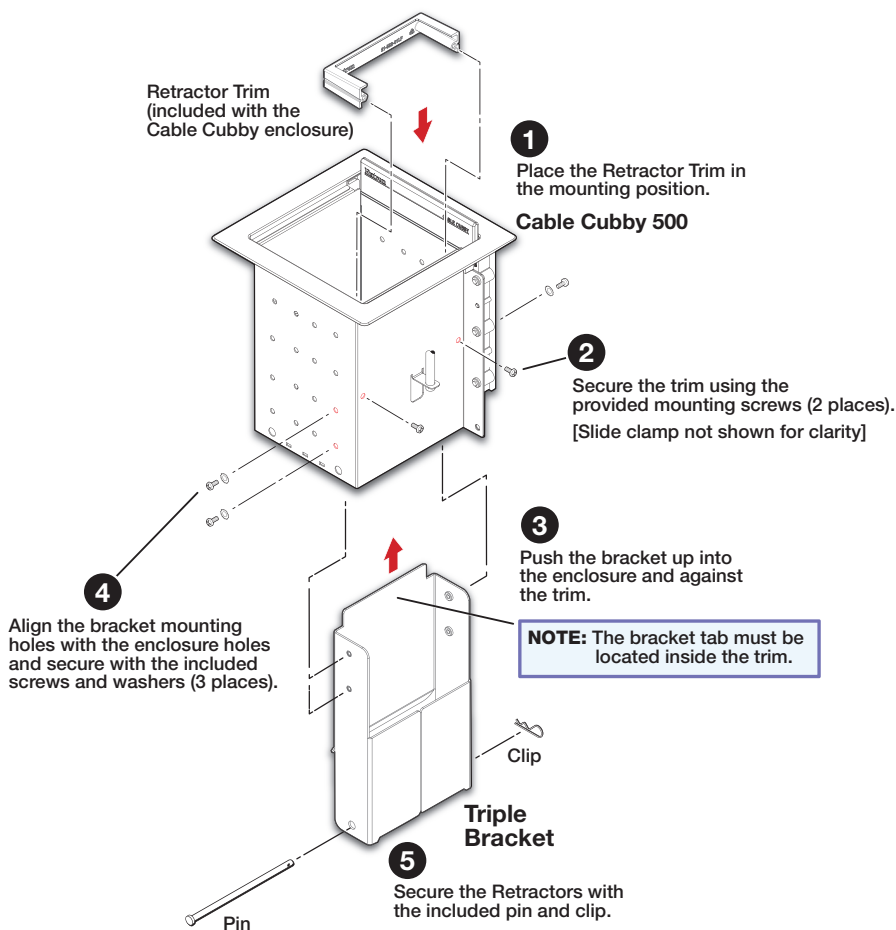

Retractor SM Cable Cubby Mount - Triple • Installation Guide

The Retractor SM modules require this mounting bracket for installation in a Cable Cubby 500 or Cable Cubby 700 enclosure. Each bracket installs up to three modules. See the *Cable Cubby 500 and 700 Installation Guide* for the enclosure installation and see the *Retractor SM Installation Guide* for Retractor installation. Both are available at www.extron.com.