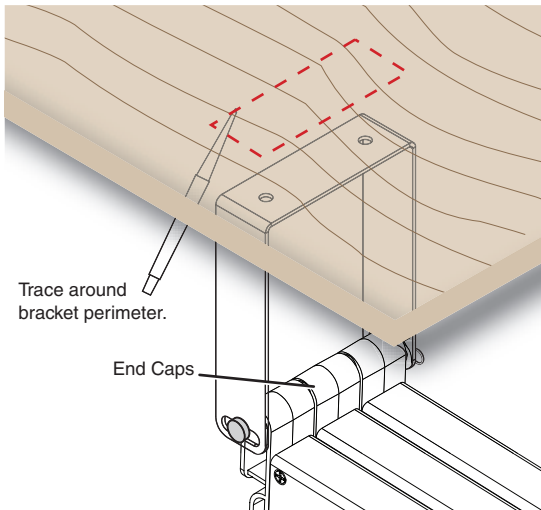

Retractor SM Horizontal Bracket • Installation Guide

The Cable Retractor SM series requires this mounting bracket for horizontal installations. Use the Horizontal Mounting Bracket to fix the Retractor under the table. Slotted holes allow for tolerance in placing the bracket.

See the *Retractor SM Installation Guide* at www.extron.com prior to beginning this installation.

ATTENTION:

- Ensure the supplied screws do not pierce through the top of the table. If necessary, use appropriate screws based on the table material and thickness.
- Assurez vous que les vis fournies ne transpercent pas la surface de la table. Si nécessaire, utilisez des vis plus appropriées en fonction du matériau de la table et de son épaisseur.

To ensure accuracy follow these procedures:

1. With the Retractors installed in the enclosure, attach the horizontal mounting bracket to the Retractor end caps using the provided pin and clip.

2. Raise the Retractors with attached bracket to the desired mounting location.

5. Position the bracket inside the lines drawn in step 3 and fasten with the supplied screws.

6. Raise the Retractor system up into the installed bracket, run the pin through the bracket and end caps, and secure with the supplied clip.