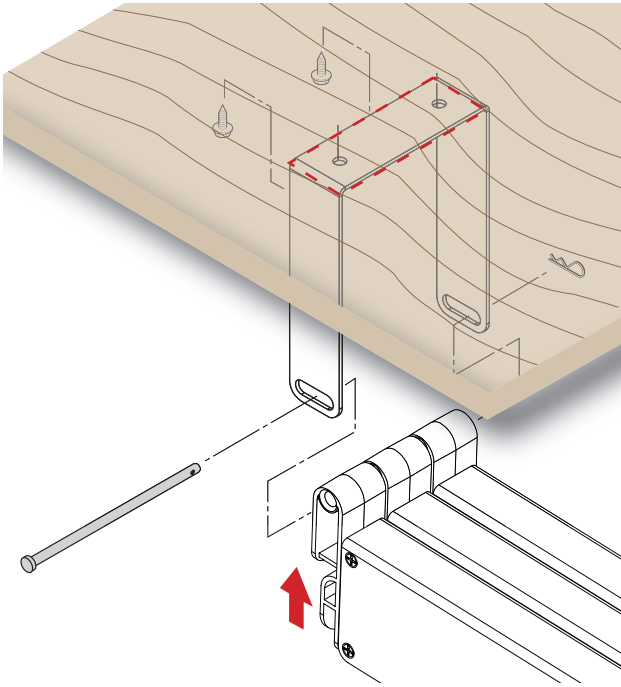

Retractor SM Horizontal Bracket • Installation Guide

The Cable Retractor SM series requires this mounting bracket for horizontal installations. Use the Horizontal Mounting Bracket to fix the Retractor under the table. Slotted holes allow for tolerance in placing the bracket.

To ensure accuracy follow these procedures:

1. With the Retractors installed in the enclosure, attach the horizontal mounting bracket to the Retractor end caps using the provided pin and clip.

2. Raise the Retractors with attached bracket to the desired mounting location.

NOTE: Be certain the system is perpendicular to the enclosure to prevent binding of the pulley system.

3. Ensure the bracket is flush with surface and trace a line around the bracket perimeter.
4. Lower the assembly and remove the Horizontal Bracket from the Retractors.

5. Position the bracket inside the lines drawn in step 3 and fasten with the supplied screws.

6. Raise the Retractor system up into the installed bracket, run the pin through the bracket and end caps, and secure with the supplied clip.