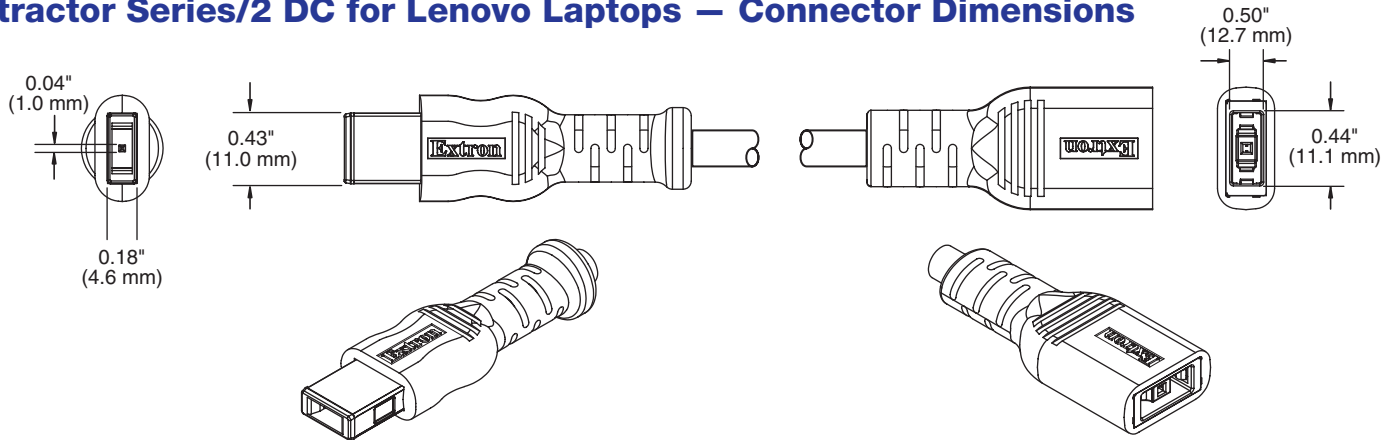

Retractor Series/2 DC for Lenovo Laptops – Connector Dimensions

NOTE: The Slim-Tip DC power connector is compatible with most Lenovo laptops manufactured after 2013 and other laptops using the Slim-Tip DC power connector. Either measure your power connector or contact the laptop or laptop power supply manufacturer for the dimensions. Compare the dimensions with those shown in the diagram above. The dimensions must match for compatibility.