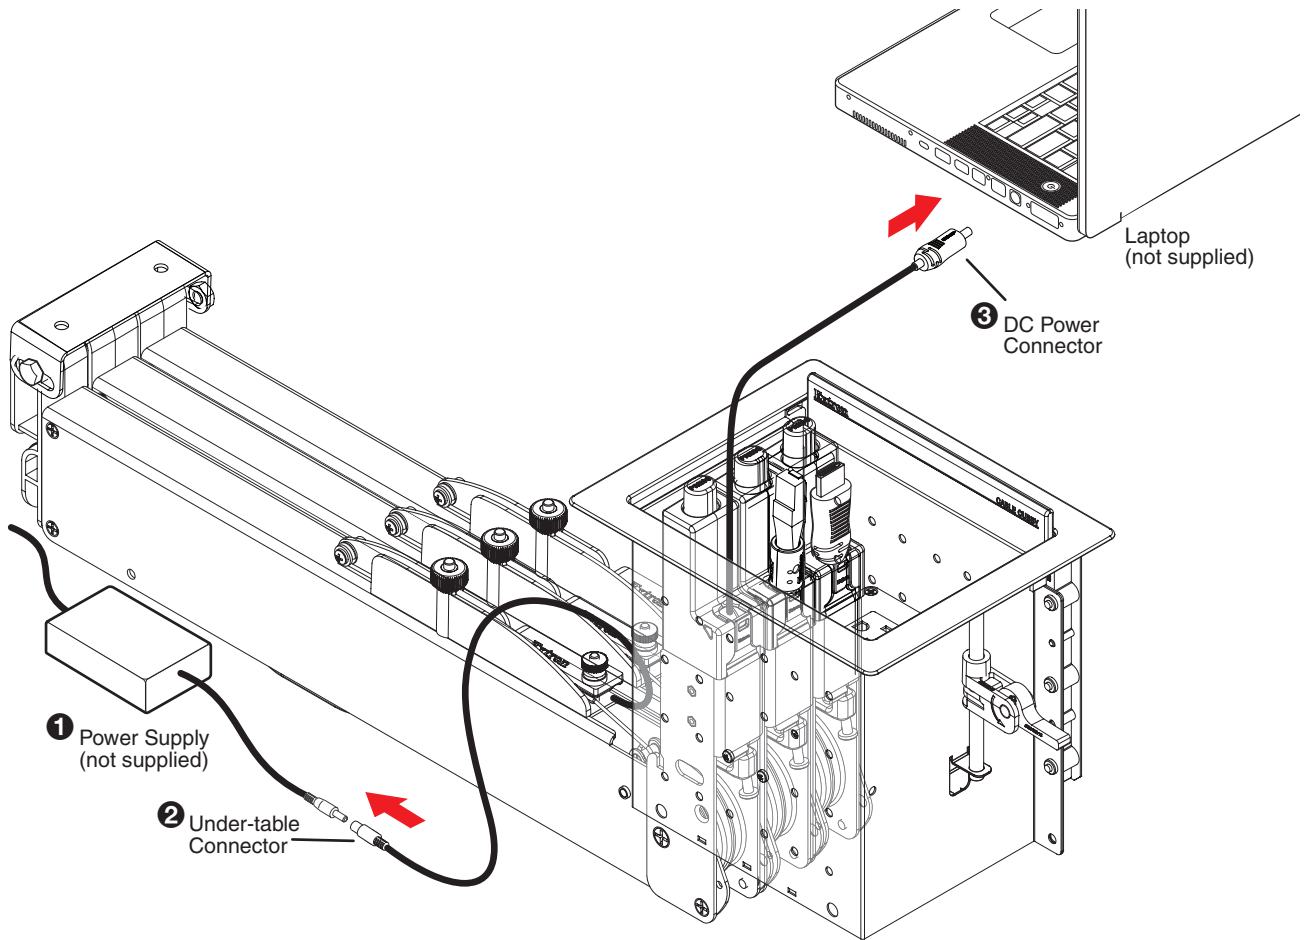

IMPORTANT:
Refer to www.extron.com for the complete user guide and installation instructions before connecting the product to the power source.

Cable Retraction System • DC Power Compatibility Guide

The Retractor Series/2 DC and Retractor Series/2 XL DC are compatible with, but not limited to, HP and Dell laptops. The Retractor Series/2 Lenovo DC and Retractor Series/2 XL Lenovo DC are compatible with laptops using the Slim-Tip connector. Dimensions of the two DC connectors are included, allowing a technician to accurately determine compatibility.

Instructions for an experienced technician to install the Extron Cable Retraction System with Speed Control for Cable Cubby® Enclosures are available online in the *Cable Retraction System/2 Installation Guide* at www.extron.com.

ATTENTION:

- Use only the power supply recommended by the manufacturer of the laptop.
- Utilisez uniquement la source d'alimentation recommandée par le fabricant de l'ordinateur portable.

Compatibility Cross-reference

The following tables are provided as a convenience. Always measure your connector and refer to the dimensions to accurately determine compatibility.

NOTE:

- Even though listed in this Guide, manufacturing variations can make certain models incompatible.
- Always measure your connector and refer to the dimensions in this guide to determine compatibility.