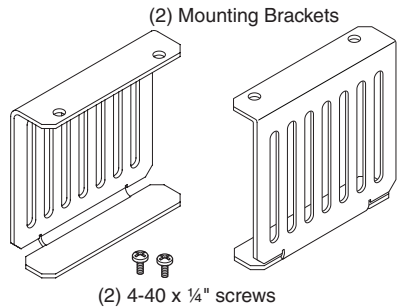

PMK 550 Bracket Kit • Installation Guide

The Extron® PMK 550 Bracket Kit consists of a pair of brackets and two 4-40 x ¼ inch screws. The kit is used for mounting accessory devices (up to 1U high, a quarter rack wide, and three inches deep), onto a PMK 550 Projector Mounting Kit base plate.

CAUTION: Maximum load for the PMK 550 is 15 lbs (6.8 kg).

Figure 1. PMK 550 Bracket Kit Parts

Installation

NOTE: Ensure the finished installation is in accordance with local and national building codes, fire and safety codes, UL requirements, and local and national electrical codes. See the *PMK 550 User Guide* for details on how to install the PMK 550.

1. If the PMK 550 is already installed, remove the cover securing screws and then remove the covers.
2. Fit both brackets into the accessory device mounting slot on the PMK plate and slide them fully apart.
3. Place the accessory device between the brackets (see figure 2).