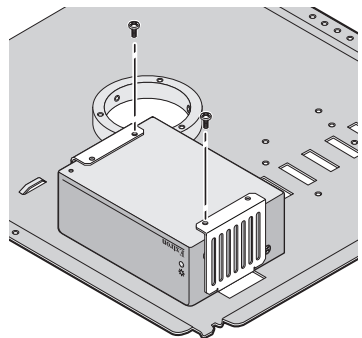

Figure 3. Securing the Device

Extron USA - West Headquarters +800.633.9876 Inside USA / Canada Only +1.714.491.1500 +1.714.491.1517 FAX	Extron USA - East +800.633.9876 Inside USA / Canada Only +1.919.863.1794 +1.919.863.1797 FAX	Extron Europe +800.3987.6673 Inside Europe Only +31.33.453.4040 +31.33.453.4050 FAX	Extron Asia +800.7339.8766 Inside Asia Only +65.6383.4400 +65.6383.4664 FAX	Extron Japan +81.3.3511.7655 +81.3.3511.7656 FAX	Extron China +400.883.1568 Inside China Only +86.21.3760.1568 +86.21.3760.1566 FAX	Extron Middle East +971.4.2991800 +971.4.2991880 FAX
						68-1502-60 Rev A 12 10