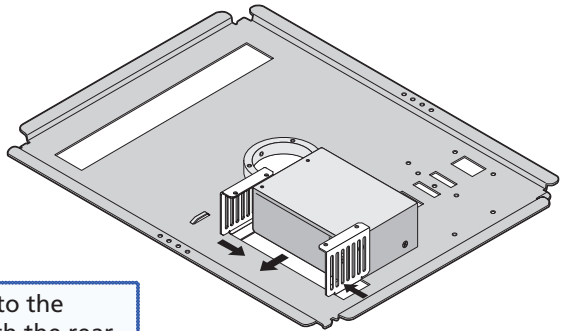

Figure 2. Installing the Device

NOTE: Place the device onto the PMK 550 base plate with the rear panel facing inwards (towards the projector pipe) to allow for easy cable connection.

4. Slide both brackets up to the device (see figure 2), and secure the device with two 4-40 screws (see figure 3).

NOTE: Use only the screws supplied with the kit to avoid damaging it.

5. Cable and test the device as required.
6. Replace and secure the PMK 550 covers.

For configuration and operation, see the user manual for the accessory device.