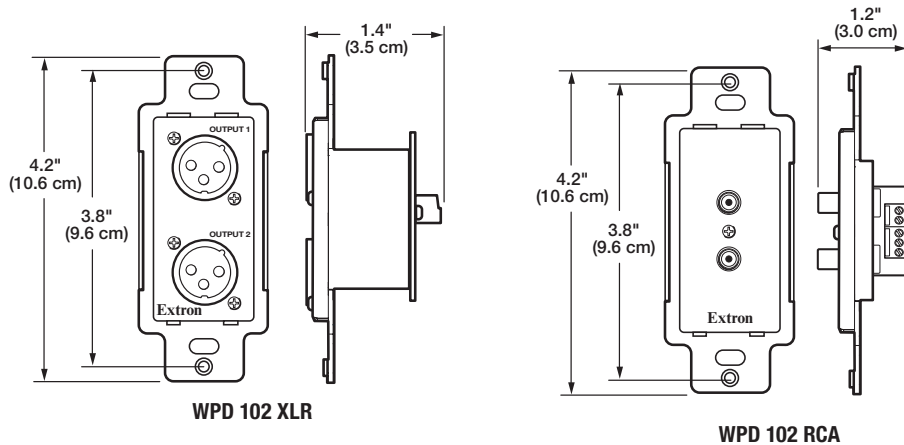

Specifications

WPD Audio Series

General

Mounting	Extron AAP 314 or AAP 424
Furniture or wall mount	Yes, with standard decorator-style wallplate
Enclosure type	Metal/Plastic
Connector type	
WPD 102 XLR	2 male XLR to direct insertion captive screw connector, 5-pole
WPD 102 RCA	2 female RCA to direct insertion captive screw connector, 5-pole
WPD 101 3.5 mm	1 female 3.5 mm audio TRS jack to 3.5 mm direct insertion captive screw connector, 3-pole
Enclosure dimensions	All models
Faceplate	2.6" H x 1.3" W x 0.3" D (6.6 cm H x 3.3 cm W x 0.6 cm D) (Fits the opening in a 1 gang decorator-style wallplate)
Device	
WPD 102 XLR	2.7" H x 1.7" W x 1.2" D (6.85 cm H x 4.31 cm W x 3.04 cm D)
WPD 102 RCA	3.9" H x 1.2" W x 0.8" D (9.90 cm H x 3.04 cm W x 2.03 cm D)
WPD 101 3.5 mm	0.7" H x 0.5" W x 0.8" D (1.77 cm H x 1.27 cm W x 2.03 cm D)

Product weight	0.1 lb (<0.1 kg)
Vibration	ISTA 1A in carton (International Safe Transit Association)
Regulatory compliance	
Environmental.....	Complies with the appropriate requirements of RoHS, WEEE
Warranty	3 years parts and labor

NOTE: Specifications are subject to change without notice.

NOTE: Shipping weights and dimensions are available at www.extron.com.

040717-D2