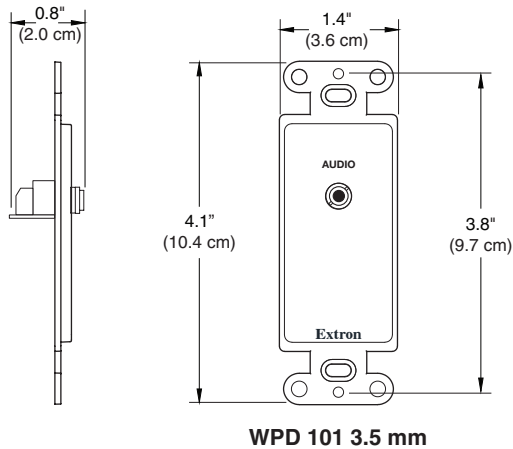

Specifications

WPD Audio Series

General

Mounting	Extron AAP 314 or AAP 424
Furniture or wall mount	Yes, with standard decorator-style wallplate
Enclosure type	Metal/Plastic
Connector type	
WPD 102 XLR	2 male XLR to direct insertion captive screw connector, 5-pole
WPD 102 RCA	2 female RCA to direct insertion captive screw connector, 5-pole
WPD 101 3.5 mm	1 female 3.5 mm audio TRS jack to 3.5 mm direct insertion captive screw connector, 3-pole
Enclosure dimensions	All models
Faceplate	2.6" H x 1.3" W x 0.3" D (6.6 cm H x 3.3 cm W x 0.6 cm D) (Fits the opening in a 1 gang decorator-style wallplate)
Device	
WPD 102 XLR	2.7" H x 1.7" W x 1.2" D (6.85 cm H x 4.31 cm W x 3.04 cm D)
WPD 102 RCA	3.9" H x 1.2" W x 0.8" D (9.90 cm H x 3.04 cm W x 2.03 cm D)
WPD 101 3.5 mm	0.7" H x 0.5" W x 0.8" D (1.77 cm H x 1.27 cm W x 2.03 cm D)

Product weight	0.1 lb (<0.1 kg)
Vibration	ISTA 1A in carton (International Safe Transit Association)
Regulatory compliance	
Environmental.....	Complies with the appropriate requirements of RoHS, WEEE
Warranty	3 years parts and labor

NOTE: Specifications are subject to change without notice.

NOTE: Shipping weights and dimensions are available at www.extron.com.

040717-D2