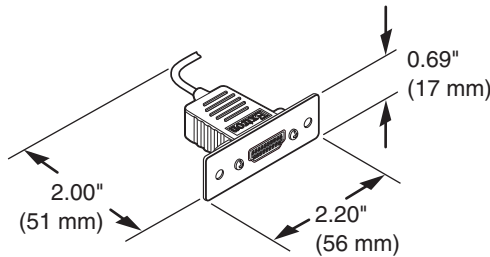

## One HDMI Female to Female on 10" Pigtail MAAP

**TRUE 4K**

### General

Mounting .....	Mounts to MAAP frames
Connector type .....	1 HDMI female to 1 HDMI female on a 10" pigtail cable
Resolution range .....	HDMI cable: Up to 4K @ 60 Hz (4096x2160) or UHD @ 60 Hz (3840x2160) 8 bit color depth max. 18.0 Gbps data rate
Enclosure dimensions	
Faceplate .....	0.69" H x 2.20" W x 0.05" D (single space MAAP plate) (17 mm H x 56 mm W x 1.2 mm D)
Enclosure/connector .....	Allow 2.00" (51 mm) depth for cable management.