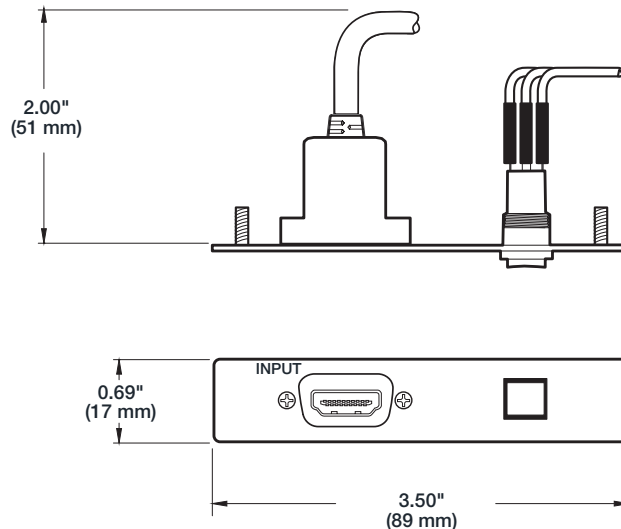

Specifications

One HDMI Female to One HDMI Female on 10" pigtail, One Contact Closure Switch to Captive Screw on 4" Pigtail AAP

TRUE 4K

General

Mounting	Mounts to AAP frames
Connector type	1 contact closure switch to 1 5-pole captive screw connector on a 4" pigtail cable 1 HDMI female to 1 HDMI female on a 10" pigtail cable
Resolution range	HDMI cable: Up to 4K @ 60 Hz (4096x2160) or UHD @ 60 Hz (3840x2160) 8 bit color depth max. 18.0 Gbps data rate
Enclosure dimensions	
Faceplate	0.69" H x 3.50" W x 0.05" D (17 mm H x 89 mm W x 1.2 mm D)
Enclosure/connectors	Allow 2.00" (51 mm) depth for cable management.

Material	Metal
Product weight	0.33 lb (0.15 kg)
Vibration	ISTA 1A in carton (International Safe Transit Association)
Regulatory compliance	
Environmental	Complies with the appropriate requirements of RoHS, WEEE
Warranty	3 years parts and labor