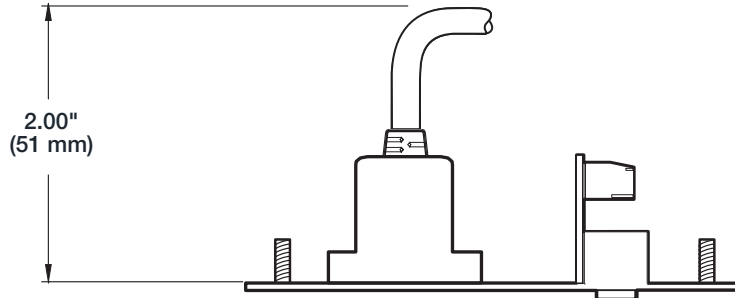

Specifications

One HDMI Female to Female on 10" Pigtail, One 3.5 mm Stereo Mini Jack to Captive Screw AAP

TRUE 4K

General

Mounting	Mounts to AAP frames
Connector type	1 3.5 mm stereo mini jack to captive screw 1 HDMI female to 1 HDMI female on a 10" pigtail
Resolution range	HDMI cable: Up to 4K @ 60 Hz (4096x2160) or UHD @ 60 Hz (3840x2160) 8 bit color depth max. 18.0 Gbps data rate
Enclosure dimensions	
Faceplate	0.69" H x 3.50" W x 0.05" D (17 mm H x 89 mm W x 1.2 mm D)
Enclosure/connector	Allow 2.00" (51 mm) depth for cable management

Material	Metal
Product weight	0.33 lbs (0.15 kg)
Vibration	ISTA 1A in carton (International Safe Transit Association)
Regulatory compliance	
Environmental	Complies with the appropriate requirements of RoHS, WEEE
Warranty	3 years parts and labor