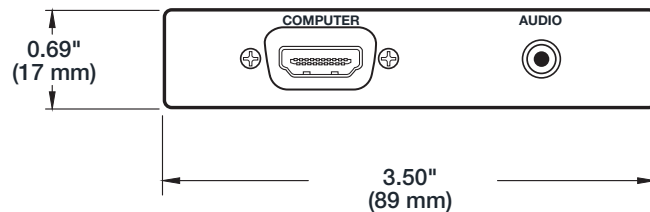

Specifications

One HDMI Female to Female on 10" Pigtail, One 3.5 mm Stereo Mini Jack to Captive Screw AAP

TRUE 4K

General

Mounting	Mounts to AAP frames
Connector type	1 3.5 mm stereo mini jack to captive screw 1 HDMI female to 1 HDMI female on a 10" pigtail
Resolution range	HDMI cable: Up to 4K @ 60 Hz (4096x2160) or UHD @ 60 Hz (3840x2160) 8 bit color depth max. 18.0 Gbps data rate
Enclosure dimensions	
Faceplate	0.69" H x 3.50" W x 0.05" D (17 mm H x 89 mm W x 1.2 mm D)
Enclosure/connector	Allow 2.00" (51 mm) depth for cable management

Material	Metal
Product weight	0.33 lbs (0.15 kg)
Vibration	ISTA 1A in carton (International Safe Transit Association)
Regulatory compliance	
Environmental	Complies with the appropriate requirements of RoHS, WEEE
Warranty	3 years parts and labor