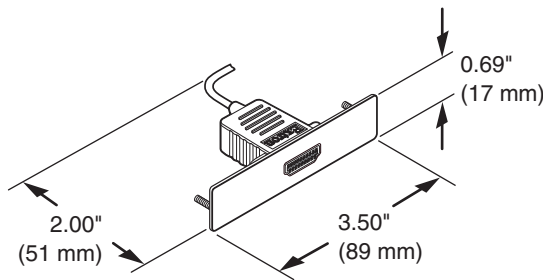

Specifications

One HDMI Female to Female on 10" Pigtail AAP

TRUE 4K

General

Mounting	Mounts to AAP frames
Connector type	1 HDMI female to 1 HDMI female on a 10" pigtail cable
Resolution range	HDMI cable: Up to 4K @ 60 Hz (4096x2160) or UHD @ 60 Hz (3840x2160) 8 bit color depth max. 18.0 Gbps data rate
Enclosure dimensions	
Faceplate	0.69" H x 3.50" W x 0.05" D (single space AAP plate) (17 mm H x 89 mm W x 1.2 mm D)
Enclosure/connector	Allow 2.00" (51 mm) depth for cable management.

Material	Metal
Product weight	0.1 lb (0.1 kg)
Vibration	ISTA 1A in carton (International Safe Transit Association)
Regulatory compliance	
Environmental	Complies with the appropriate requirements of RoHS, WEEE
Warranty	3 years parts and labor