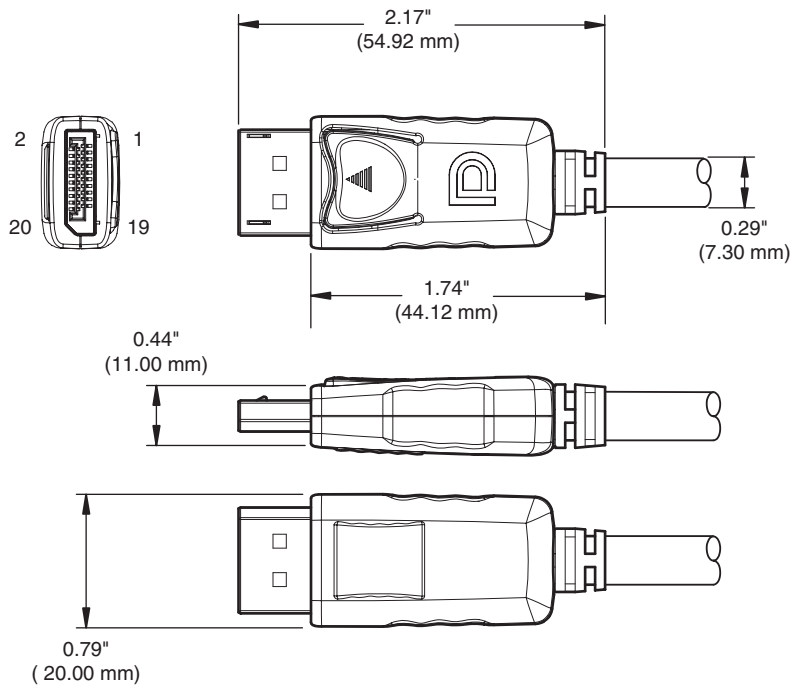

### Connectors

Connector type .....	1 male latching DisplayPort to 1 male latching DisplayPort
Contacts .....	Gold plated
Connector dimensions .....	2.17" L x 0.79" W x 0.44" H (54.9 mm L x 20.0 mm W x 11.0 mm H)

### General – physical characteristics

Material	
Conductor .....	Tinned copper
Drain .....	Tinned copper
Shielding .....	Braid, tinned copper
Jacket .....	PVC
Conductor guage.....	28 AWG
Drain guage .....	30 AWG
Dimensions	
Cable outer diameter .....	0.30" (7.6 mm $\pm$ 0.15 mm)
Bend radius.....	3.0" (76 mm)

## 3' (90 cm) to 25' (7.6 m) Lengths

Regulatory compliance  
 Safety ..... UL CL2  
 Temperature rating ..... 80 °C  
 Warranty ..... Limited Lifetime Performance

**NOTE:** Dimensions given above exclude the cable length.