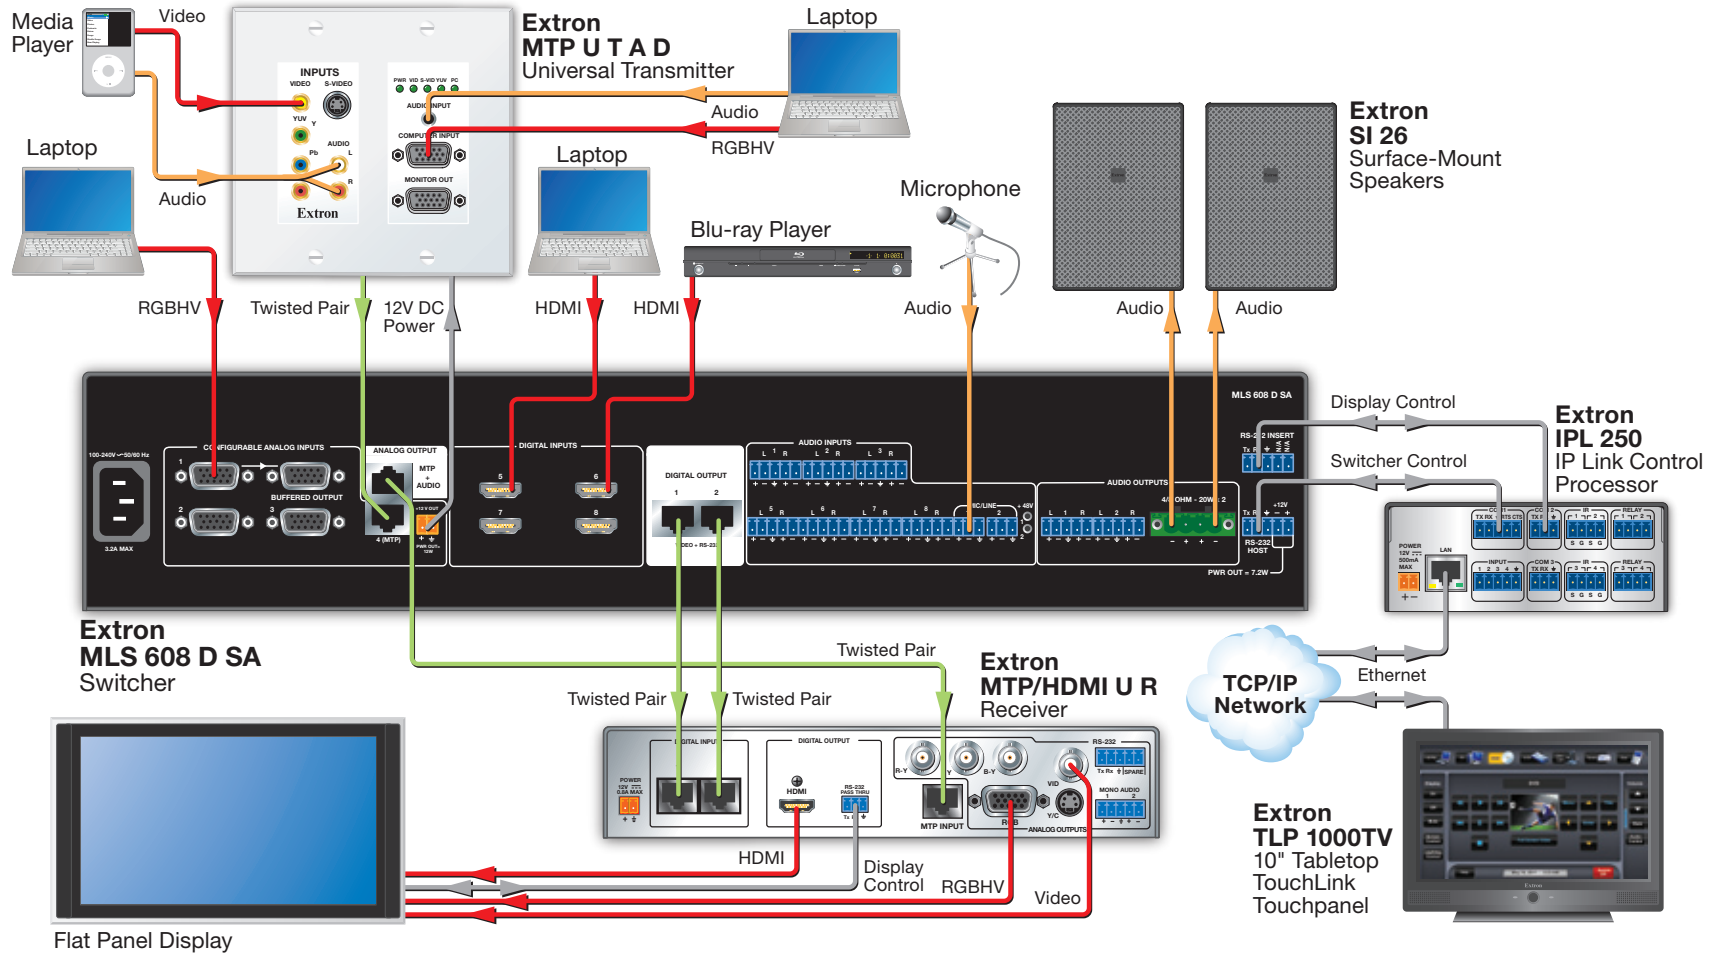

Extron Out of the Box Video

MLS 608 D SA - Example System Diagram

Extron® Electronics
INTERFACING, SWITCHING AND CONTROL

For more information visit www.extron.com/mls608d