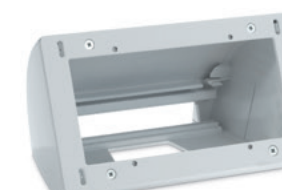

Flex55 102 Mounting Kit not included

Surface Mounting

SMB 212 2-Gang
Black: 70-1142-22
White: 70-1142-23

SMB 213 3-Gang
Black: 70-1142-32
White: 70-1142-33

SMB 214 4-Gang
Black: 70-1142-42
White: 70-1142-43