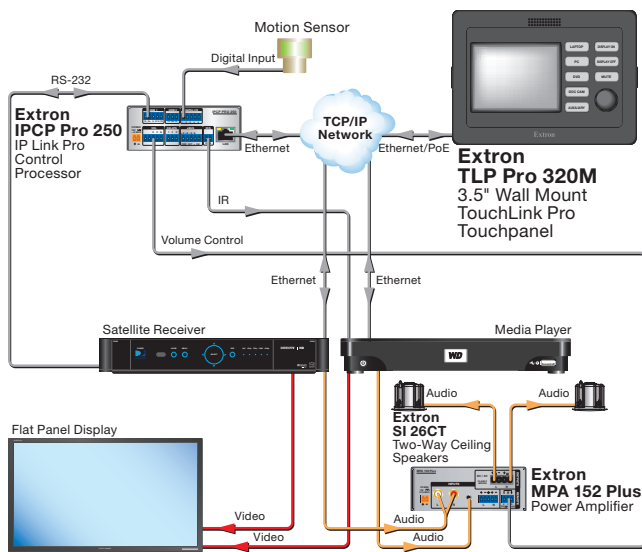

DESCRIPTION

The Extron **TLP Pro 320M** is a 3.5" wall mount touchpanel with an LCD touchscreen. In addition to more processing power and memory, Power over Ethernet - PoE allows the touchpanel to receive power and communications over a single Ethernet cable. The TLP Pro 320M features a sleek, rounded bezel that compliments the aesthetics of any AV environment. It is ideal for AV applications requiring a compact, wall-mountable touchpanel with a fully customizable interface.

All TouchLink Pro touchpanels are customized using Extron GUI Designer software. This powerful interface design software offers ready-to-use templates for a wide variety of rooms and presentation environments. These designs may be used as is, or customized for the application by simply changing individual graphic elements.

KEY FEATURES

- 3.5" LCD touchscreen with 320x240 resolution and 18-bit color depth
- Faster processing and more memory
- Compatible with all IP Link® Pro control processors
- Power over Ethernet allows the touchpanel to receive power and control over a single Ethernet cable, eliminating the need for a local power supply
- Built-in speaker with improved audio performance
- Light sensor adjusts screen brightness as the ambient room lighting changes

APPLICATION DIAGRAM

SPECIFICATIONS

DISPLAY		
Screen type	Active matrix TFT color display	
Size	3.5" (8.9 cm), measured diagonally	
Resolution	320x240	
Aspect ratio	Standard	
Color depth	256k colors	
Contrast	80:1	
MEMORY		
SDRAM	512 MB	
Flash	512 MB	
CONTROL – ETHERNET INTERFACE		
Ethernet data rate	10/100Base-T, half/full duplex with autodetect	
Ethernet protocol	DHCP, DNS, HTTP, HTTPS, ICMP, SFTP, SSH, TCP/IP, UDP/IP	
AUDIO OUTPUT		
Speaker output	1 mono, 86 dB SPL, 0.1 watt, 0.1 m, half space	
Playback format(s)	WAV files: 16 bit PCM, stereo, 48 kHz sampling	
GENERAL		
Power supply	Not included	
Power input requirements	12 VDC or Power over Ethernet (PoE 802.3af, class 2)	
Temperature/humidity	Storage: -4 to +140 °F (-20 to +60 °C) / 10% to 90%, noncondensing Operating: +32 to +122 °F (0 to +50 °C) / 10% to 90%, noncondensing	
Mounting	Rack mount: With optional kit Furniture or wall mount: With included hardware	
Regulatory compliance	Safety: CE, c-UL, UL EM/EMC: CE, C-tick, FCC Class A, ICES, VCCI Environmental: Complies with the appropriate requirements of RoHS and WEEE.	
Warranty	3 years parts and labor; touchpanel display and overlay components are covered for 1 year	
Model	Version Description	Part number
TLP Pro 320M	Black & White Bezels - Wall	60-1451-02

For complete specifications, please go to www.extron.com
Specifications are subject to change without notice.

Worldwide Sales Offices

Anaheim • Raleigh • Silicon Valley • Dallas • New York • Washington, DC • Toronto • Mexico City • Paris • London • Frankfurt
Amersfoort • Moscow • Dubai • Johannesburg • New Delhi • Bangalore • Singapore • Seoul • Shanghai • Beijing • Tokyo

UNITED STATES

+800.633.9876
Inside USA/Canada
+1.714.491.1500

EUROPE

+800.3987.6673
Inside Europe
+31.33.453.4040

ASIA

+800.7339.8766
Inside Asia
+65.6383.4400

MIDDLE EAST

+971.4.299.1800