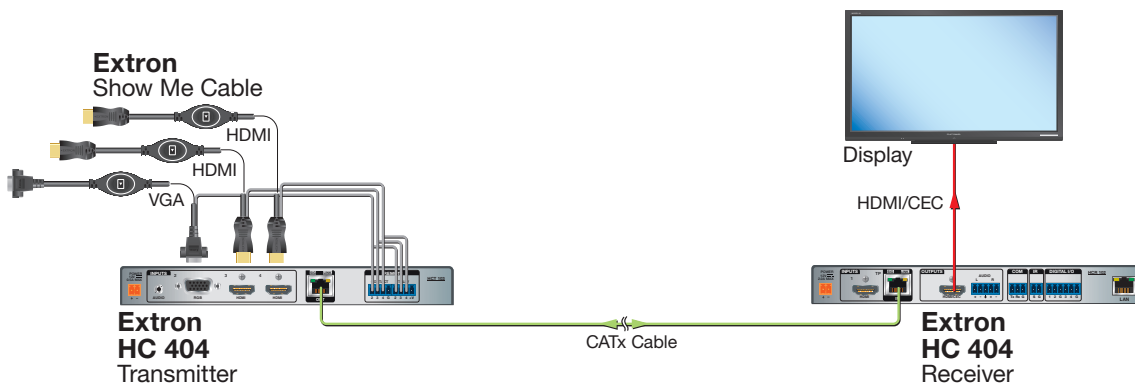

For complete specifications, please go to www.extron.com
Specifications are subject to change without notice.

APPLICATION DIAGRAM

WORLDWIDE SALES OFFICES

Anaheim • Raleigh • Silicon Valley • Dallas • New York • Washington, DC • Toronto • Mexico City • Paris • London
Frankfurt • Madrid • Stockholm • Amersfoort • Moscow • Dubai • Johannesburg • Tel Aviv • Sydney • Melbourne
Bangalore • Mumbai • New Delhi • Singapore • Seoul • Shanghai • Beijing • Hong Kong • Tokyo

www.extron.com