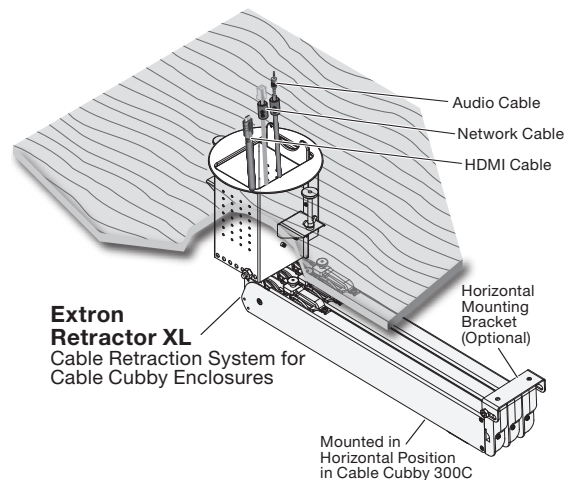

For complete specifications, please go to www.extron.com
Specifications are subject to change without notice.

APPLICATION DIAGRAM

Worldwide Sales Offices

Anaheim • Raleigh • Silicon Valley • Dallas • New York • Washington, DC • Toronto • Mexico City • Paris • London • Frankfurt
Amersfoort • Moscow • Dubai • Johannesburg • New Delhi • Bangalore • Singapore • Seoul • Shanghai • Beijing • Tokyo

UNITED STATES

+800.633.9876
Inside USA/Canada
+1.714.491.1500

EUROPE

+800.3987.6673
Inside Europe
+31.33.453.4040

ASIA

+800.7339.8766
Inside Asia
+65.6383.4400

MIDDLE EAST

+971.4.299.1800