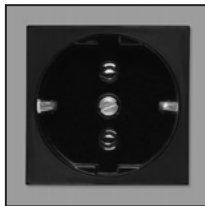

# Hideaway HSA 300

HSA - HIDEAWAY SURFACE ACCESS  
ENCLOSURE WITH  
AV CONNECTIVITY, AC POWER,  
AND USB POWER

USA

- ▶ Provides convenient access to HDMI, VGA, Stereo Audio, and Network connectivity
- ▶ Provides two 5 VDC USB power outlets and up to 2.1 A / 10.5 watts of power for charging mobile devices
- ▶ Unswitched AC power outlets available for US, Europe, and other world markets
- ▶ Available Multi-Region AC outlet is compatible with a variety of AC plug types
- ▶ Durable mechanic pneumatic movement and mechanical latching mechanism
- ▶ Virtually flush with the furniture surface when closed
- ▶ UL/c-UL listed and CE compliant

US

UK

Central Europe

Multi-Region

The Extron Hideaway® HSA 300 is a compact, tilt-up, furniture mountable enclosure for convenient access to AV connectivity, AC power, and USB power. It offers a perfect blend of connectivity and design aesthetics that complements sophisticated board rooms, conference rooms, and training facilities.

## DESCRIPTION

The Extron **Hideaway® HSA 300** is a compact, tilt-up, furniture-mountable enclosure for inconspicuous access to AV connectivity, AC power, and USB power. The HSA 300 features connectors for HDMI, VGA, Stereo Audio, and Network signals, one unswitched AC outlet, and two 5 VDC USB power outlets for charging mobile devices such as smartphones or tablets. When closed, the HSA 300 sits virtually flush with the table surface. To open, press the top of the enclosure and the HSA 300 slowly pivots into view, presenting the connectors at an ergonomic 49 degree angle to the tabletop. The HSA 300 is available with one US, UK, Central Europe, or Multi-Region AC outlet that's compatible with a variety of AC plug types. The HSA 300 is available in a durable black anodized finish to complement most furniture styles and room decor.