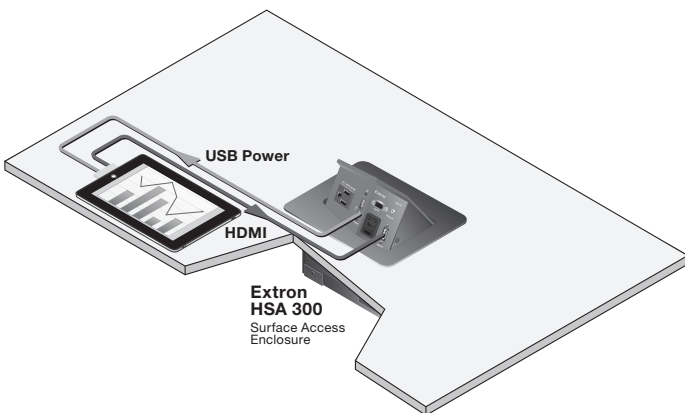

DESCRIPTION

The Extron **Hideaway® HSA 300** is a compact, tilt-up, furniture-mountable enclosure for inconspicuous access to AV connectivity, AC power, and USB power. The HSA 300 features connectors for HDMI, VGA, Stereo Audio, and Network signals, one unswitched AC outlet, and two 5 VDC USB power outlets for charging mobile devices such as smartphones or tablets. When closed, the HSA 300 sits virtually flush with the table surface. To open, press the top of the enclosure and the HSA 300 slowly pivots into view, presenting the connectors at an ergonomic 49 degree angle to the tabletop. The HSA 300 is available with one US, UK, Central Europe, or Multi-Region AC outlet that's compatible with a variety of AC plug types. The HSA 300 is available in a durable black anodized finish to complement most furniture styles and room decor.

FEATURES

- Provides convenient access to HDMI, VGA, Stereo Audio, and Network connectivity
- Provides two 5 VDC USB power outlets and up to 2.1 A / 10.5 watts of power for charging mobile devices
- Unswitched AC power outlets available for US, Europe, and other world markets
- Available Multi-Region AC outlet is compatible with a variety of AC plug types
- Durable mechanic pneumatic movement and mechanical latching mechanism
- Virtually flush with the furniture surface when closed
- UL/c-UL listed and CE compliant

APPLICATION DIAGRAM

SPECIFICATIONS

VIDEO INPUT/OUTPUT		
Number/signal type	1 pass-through VGA 1 pass-through HDMI	
Connectors	15-pin HD female to 15-pin HD female on a 6" (15 cm) pigtail HDMI female to HDMI female on a 10" (25 cm) pigtail	
AUDIO INPUT/OUTPUT		
Number/signal type	1 pass-through stereo, unbalanced	
Connectors	3.5 mm TRS jack to 3.5 mm 3 pole captive screw connector on a 10" (25 cm) pigtail	
DATA INPUT/OUTPUT		
Standards	CAT 6, TIA/EIA T568B	
Connectors	1 female RJ-45 to 1 female RJ-45	
GENERAL		
Power		
HSA 300 (US)	125 VAC, 50-60 Hz, 12 A max.	
HSA 300 (EU/Multi-Region/UK)	240 VAC, 50-60 Hz, 10 A max.	
USB power		
Power supply	External Input: 100-240 VAC, 50-60 Hz Output: 12 VDC, 1 A USB: 5 VDC, 2.1 A, 10.5 watts total	
Power output		
Mounting		
Furniture mount	Yes	
Min./max. table thickness	0.375" to 3.00" (0.95 cm to 7.62 cm)	
Enclosure type	Metal	
Enclosure dimensions		
CAUTION: Use the appropriate metal Extron routing template or refer to the surface cutout dimensions here before cutting a hole in the furniture or other surface. Pay special attention to the direction the unit will face. The connector access side of the unit is <u>underlined</u>. Extron is not responsible for miscut mounting holes.		
HSA 300 — all models		
Top plate (outer rim)	<u>8.18"</u> W x 6.375" D (<u>20.79</u> cm W x 16.19 cm D)	
Top plate (inside tilt plate)	<u>5.90"</u> W x 4.10" D (<u>14.99</u> cm W x 10.41 cm D)	
Surface cutout (inside rim)	<u>7.70</u> +0.00/-0.02" W x 5.90 +0.00/-0.02" D (<u>19.56</u> +0.00/-0.05 +cm W x 14.99 0.00/-0.05 +cm D)	
Box (under surface)	4.0" H x <u>6.3"</u> W (front of unit) x 5.0" D (10.2 cm H x <u>15.9</u> cm W x 12.7 cm D) without clamps 4.0" H x <u>10.0"</u> W (front of unit) x 5.0" D (10.2 cm H x <u>25.3</u> cm W x 12.7 cm D) with clamps	
Product weight	5.0 lbs (2.3 kg)	
Vibration	ISTA 1A in carton (International Safe Transit Association)	
Regulatory compliance		
Safety	CE, c-UL, CSA C/US, UL	
Warranty	3 years parts and labor	
NOTE: All nominal levels are at ±10%.		
Model	Version Description	Part number
HSA 300 US	US Outlet	60-1422-0A
HSA 300 UK	UK Outlet	60-1422-0B
HSA 300 EU	EU Outlet	60-1422-0D
HSA 300 MULTI	Multi-Region Outlet	60-1422-0J

For complete specifications, please go to www.extron.com
Specifications are subject to change without notice.

Worldwide Sales Offices

Anaheim • Raleigh • Silicon Valley • Dallas • New York • Washington, DC • Toronto • Mexico City • Paris • London • Frankfurt
Amersfoort • Moscow • Dubai • Johannesburg • New Delhi • Bangalore • Singapore • Seoul • Shanghai • Beijing • Tokyo

UNITED STATES

+800.633.9876
Inside USA/Canada
+1.714.491.1500

EUROPE

+800.3987.6673
Inside Europe
+31.33.453.4040

ASIA

+800.7339.8766
Inside Asia
+65.6383.4400

MIDDLE EAST

+971.4.299.1800