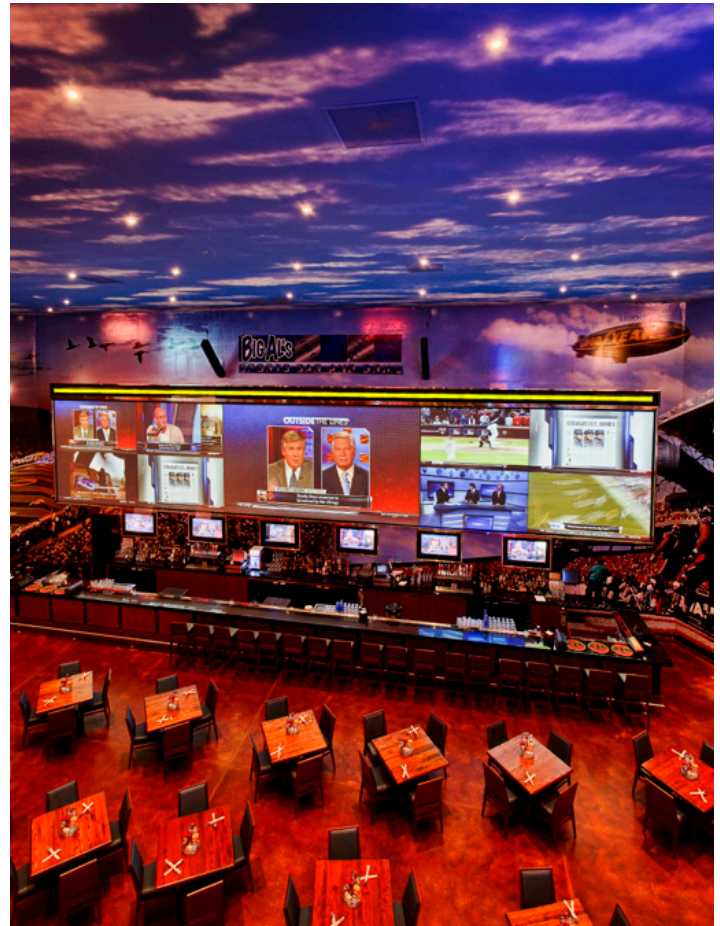

Image Quality

Compview Design Engineer Erin Shannon was amazed by the quality of the multiple video images shown on the main screen's side areas, which have to be transmitted and processed by several devices, including the MGP 464 and Extron twisted pair extenders, and travel long runs of twisted pair cable. "The multiple images on either side of the main screen are absolutely as sharp as the single center image," Shannon stated. "The Extron equipment maintained complete image quality." Erin added: "We selected the MGP 464 because it can be set up by our commissioning team and controlled by our programmer in a fraction of the time required by other windowing processors."

Since opening day, Big AI's dynamic AV system designed around Extron products continues to provide an all-encompassing entertainment experience for families in and around Beaverton, Oregon.

The central focus at Big AI's is the massive screen using three projectors. The outer two projectors each use an MGP 464 to create dynamic multi-window displays.