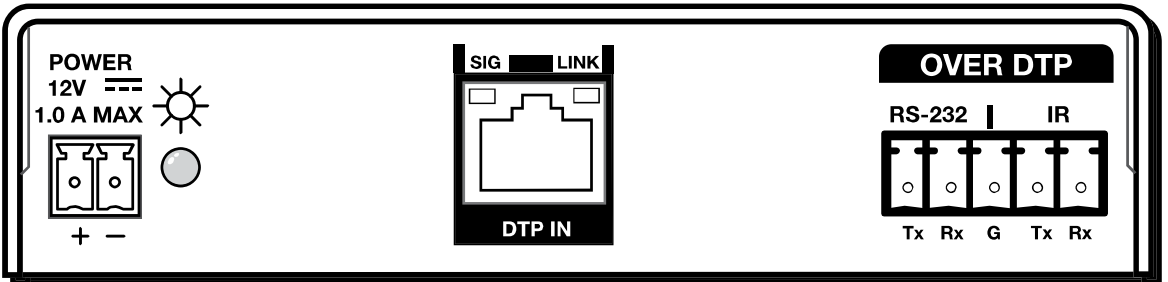

DTP DVI 4K 330 Rx

ZipCaddy 200

ZipClip 200

Extron
DTP DVI 4K 330 Rx
Receiver

DTP DVI 4K 330 Rx shown with optional ZipClip™ 200