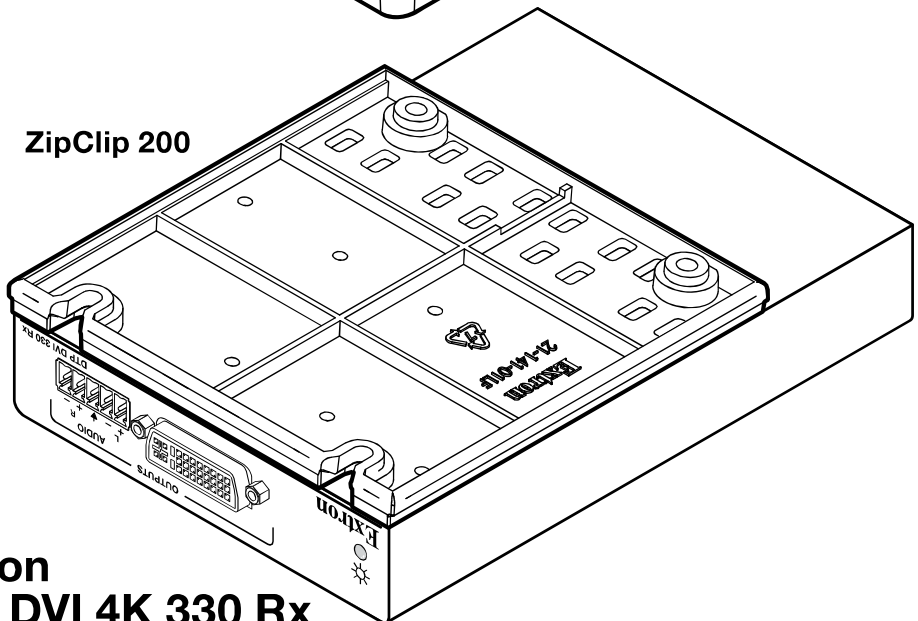

DTP DVI 4K 330 Rx

ZipCaddy 200

ZipClip 200

Extron
DTP DVI 4K 330 Rx
Receiver

DTP DVI 4K 330 Rx shown with optional ZipClip™ 200