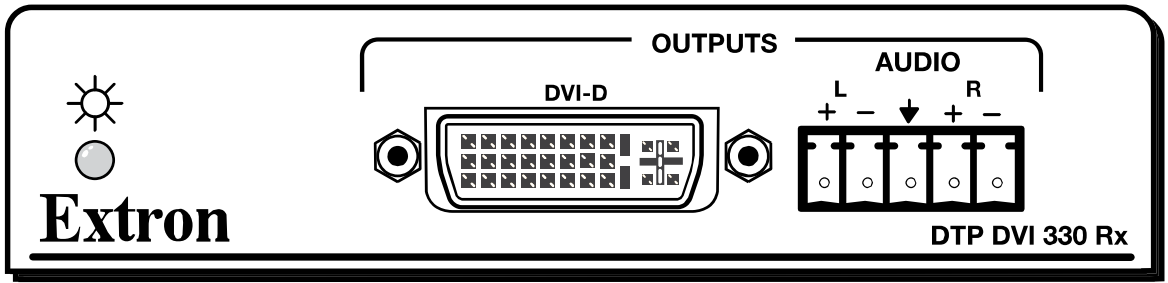

DTP DVI 4K 330 Rx

ZipCaddy 200

ZipClip 200

Extron
DTP DVI 4K 330 Rx
Receiver

DTP DVI 4K 330 Rx shown with optional ZipClip™ 200