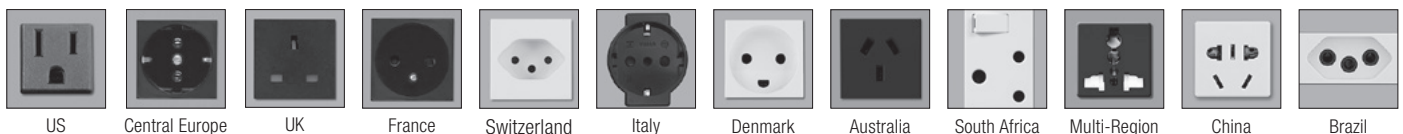

AVAILABLE CABLE CUBBY POWER MODULES