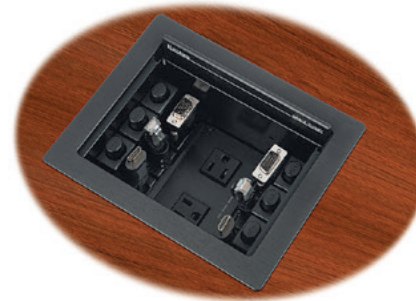

Extron Cable Cubby® Series/2 and AVEdge cable access enclosures, along with other architectural connectivity products provide the finishing touch for a TeamWork® collaboration system. The enclosures support AC or AC+USB power and up to eight TeamWork Show Me™ cables, depending on enclosure size. Please visit www.extron.com for additional information and full product specifications, or contact your Extron representative.

Cable Cubby 500

Series/2 Cable Access Enclosure for AV Connectivity and AC Power

Features

- Accommodates one Series/2 AC or AC+USB Power Module and up to three TeamWork Show Me cables
- Also supports up to three Retractor Show Me modules
- AC power modules available for US, Europe, and other major world markets

MODEL	VERSION	PART#
Cable Cubby 500	Black - with US AC Module	60-1404-02
Cable Cubby 500	Black - AC Module Not Included	70-1045-02
Cable Cubby 500	Brushed Aluminum - AC Module	70-1045-08
	Not Included	
Cable Cubby 500	Black w 3 Buttons - AC Module	70-1125-02
	Not Included	

Cable Cubby 700

Series/2 Cable Access Enclosure for AV Connectivity and AC Power

Features

- Accommodates one Series/2 AC or AC+USB Power Module and up to six TeamWork Show Me cables
- Also supports up to six Retractor Show Me modules
- AC power modules available for US, Europe, and other major world markets

MODEL	VERSION	PART#
Cable Cubby 700	Black - with US AC Module	60-1405-02
Cable Cubby 700	Black - AC Module Not Included	70-1046-02
Cable Cubby 700	Brushed Aluminum - AC Module	70-1046-08
	Not Included	

AVAILABLE CABLE CUBBY POWER MODULES