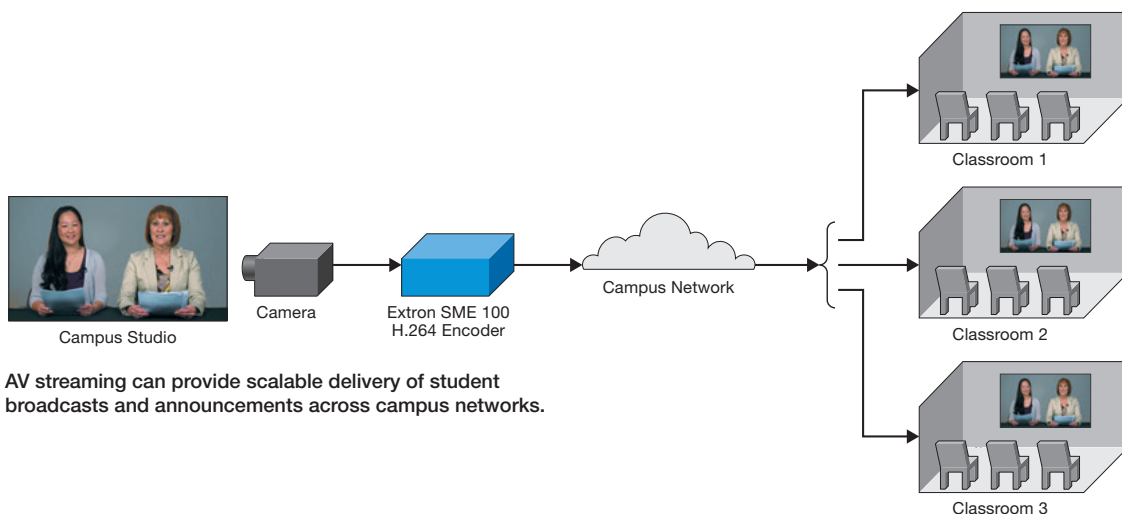

# Use AV Streaming to Deliver Morning Announcements to Every Classroom

Many schools broadcast morning news or announcements to provide students, teachers, and administrators with the day's schedule and other important information. This information can be delivered in many different ways, including the school PA system, e-mail, digital signage, or a dedicated internal video broadcast system. Video streaming technology and classroom AV systems provide another method to cost effectively deliver high quality video and audio announcements throughout campus, leveraging the existing network infrastructure.

The SME 100 encoder accepts live video and streams it to the campus network.

All that is required to stream morning announcements is a camera and an **Extron SME 100** H.264 Streaming Media Encoder connected to the campus network. The live AV stream can be viewed on any computer or compatible H.264 decoding device connected to the network. Streaming content viewed on classroom PCs may be presented on a large flat-panel display or projector for the benefit of the entire class. The SME 100 supports multicast streaming, which makes the most efficient use of the network and provides access to any destination.

Viewing AV streams from an instructor's PC is as simple as selecting a media player application from the desktop. Schools can also create customized Web pages with direct links to embedded media players for added convenience accessing the content. Auditoriums, hallways, or entry areas can use the Extron SMD 101 streaming media decoder to present AV streaming if it is impractical to use a PC.

AV streaming can provide scalable delivery of student broadcasts and announcements across campus networks.